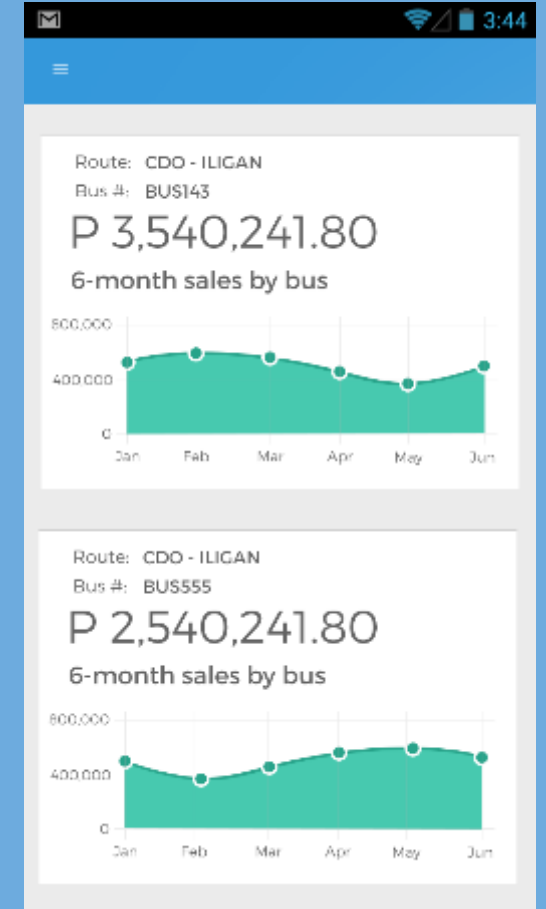

Daily Sales by Bus

CHECK TICKET SALES

PERIOD: MONTHLY

DATE: 11-JUN

BY: ROUTE

ROUTE: CDO - ILIGAN

GO

ROUTE	P
CDO - ILIGAN	30,000

Monthly Sales by Route

Monthly Sales Comparison By Bus

6-Month Sales Comparison By Bus